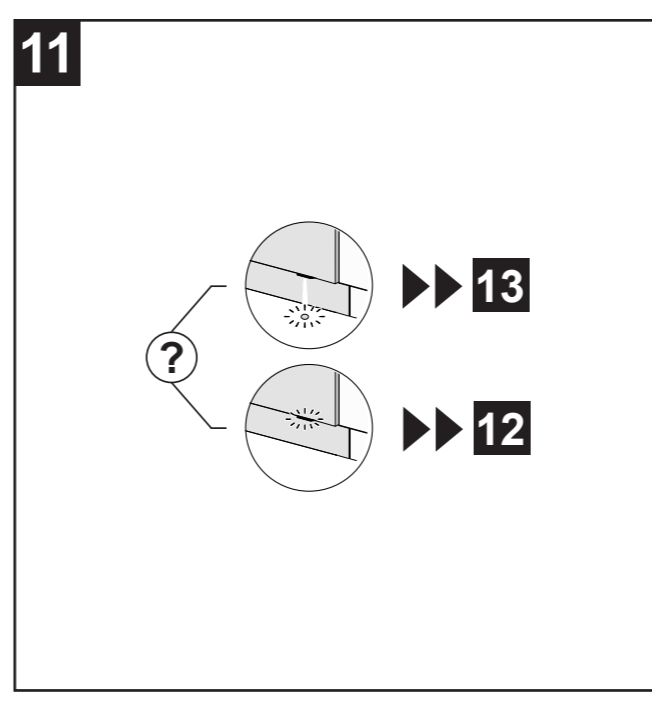

X mm

A

X mm

We reserve the right to make changes.