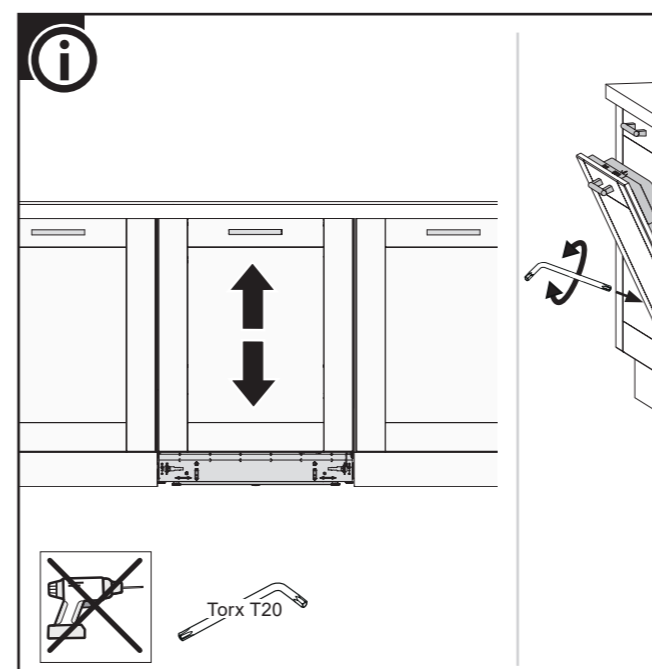

X mm

A

X mm

We reserve the right to make changes.