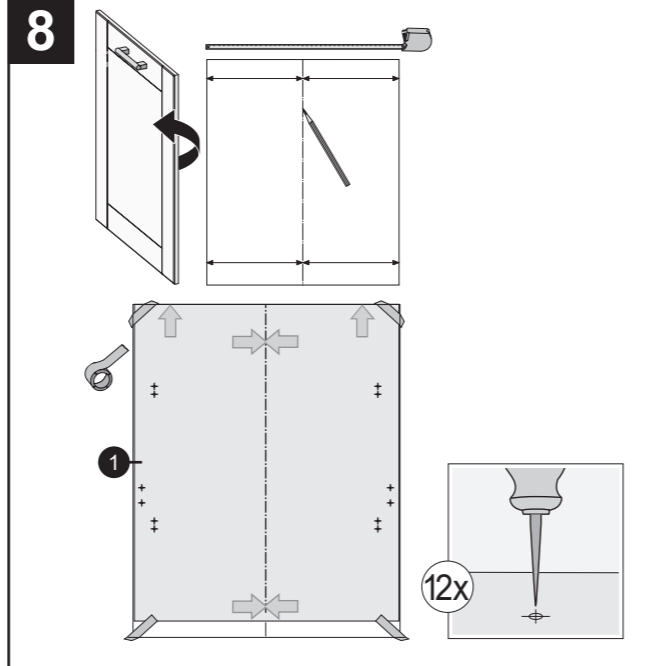

X mm

A

X mm

We reserve the right to make changes.