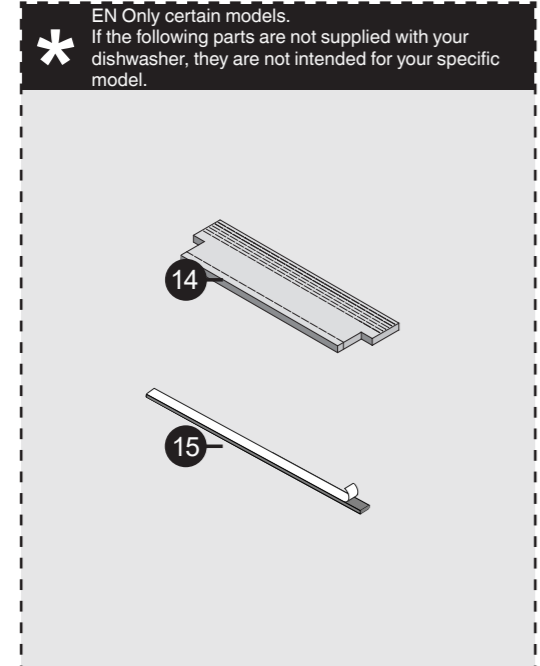

X mm

A

X mm

We reserve the right to make changes.