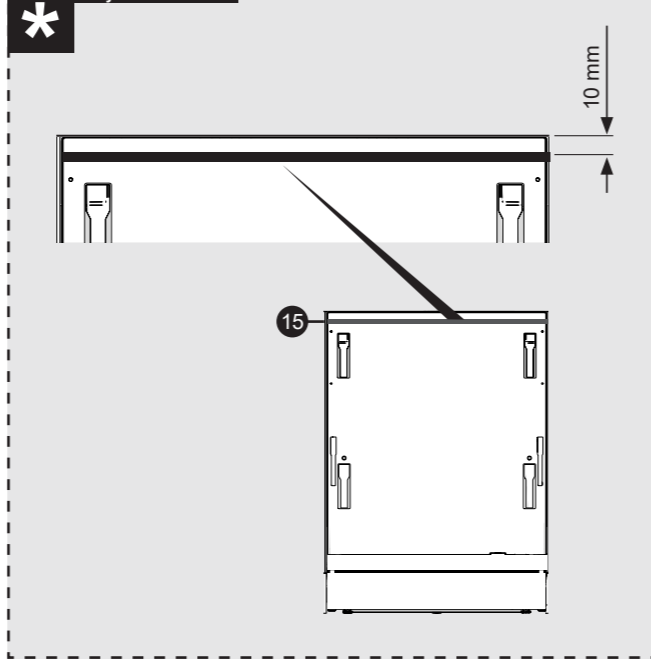

X mm

A

X mm

We reserve the right to make changes.