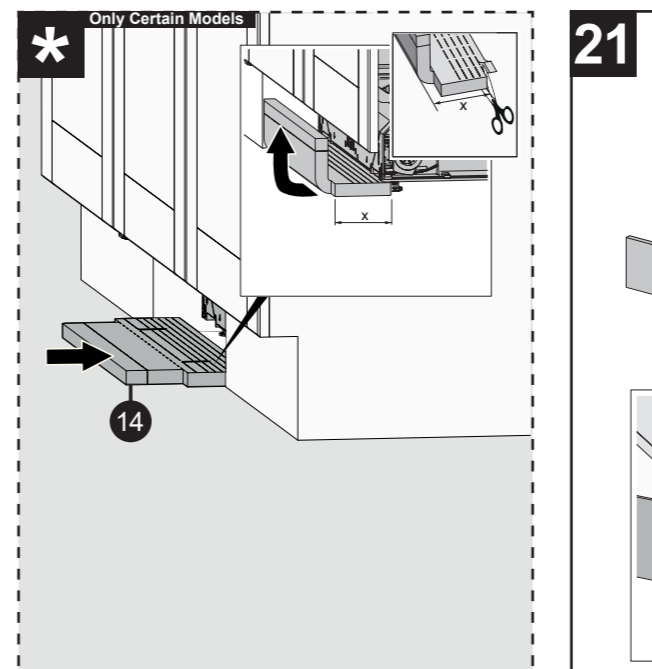

X mm

A

X mm

We reserve the right to make changes.