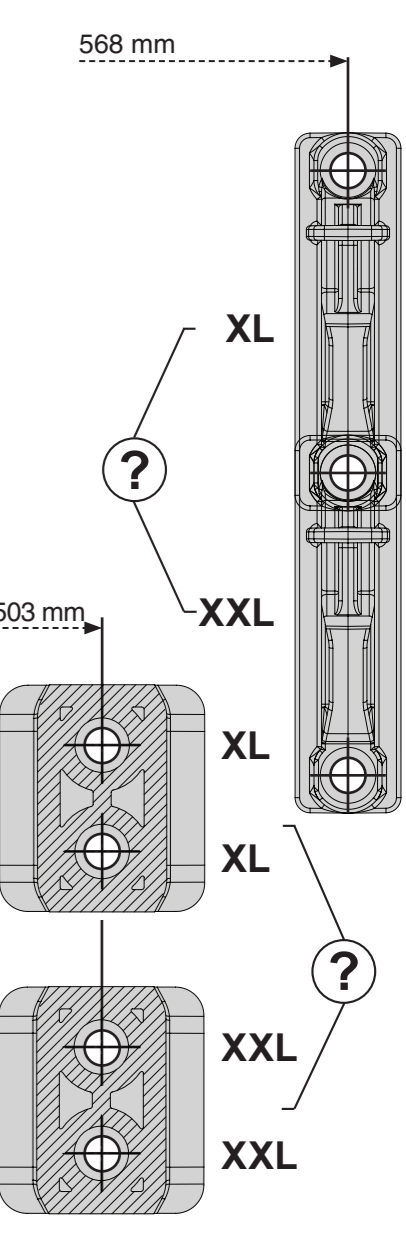

X mm

A

X mm

We reserve the right to make changes.