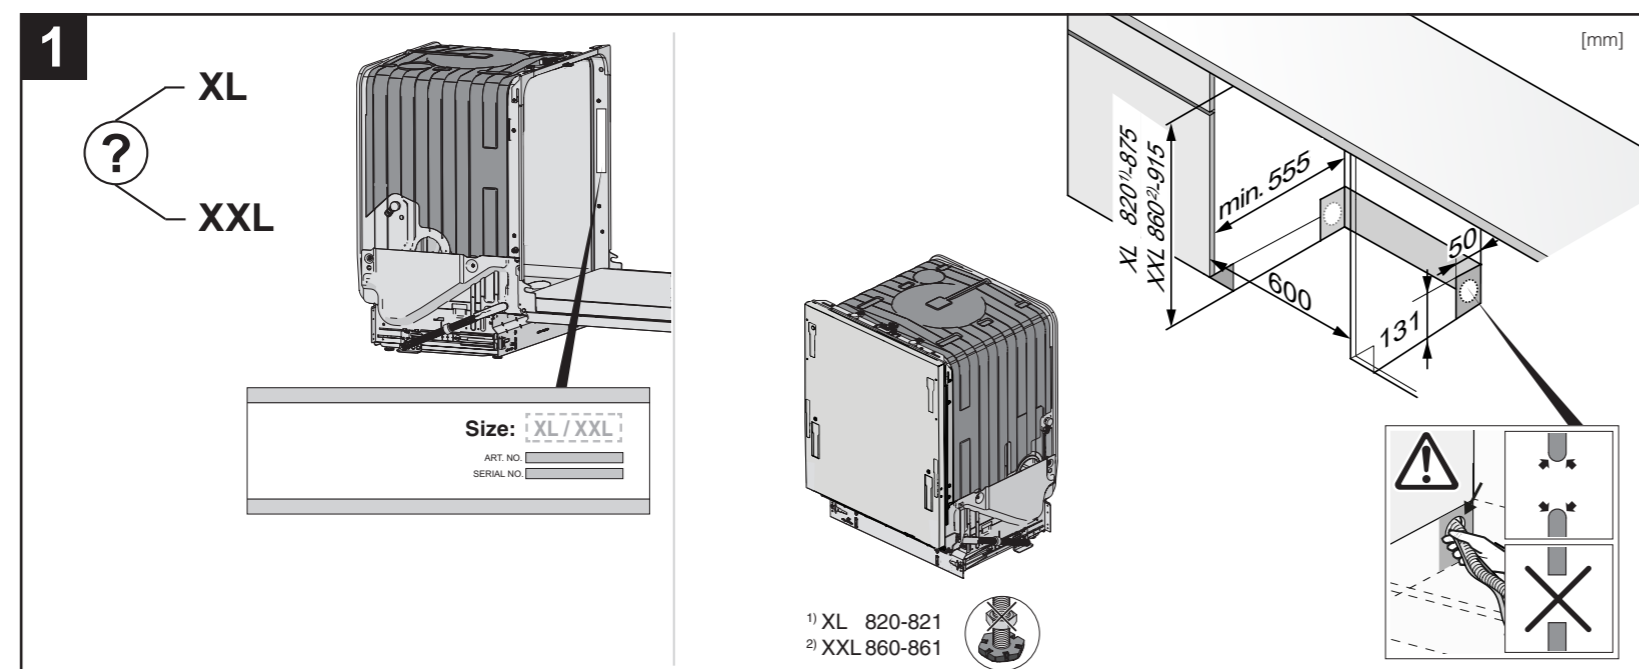

X mm

A

X mm

We reserve the right to make changes.