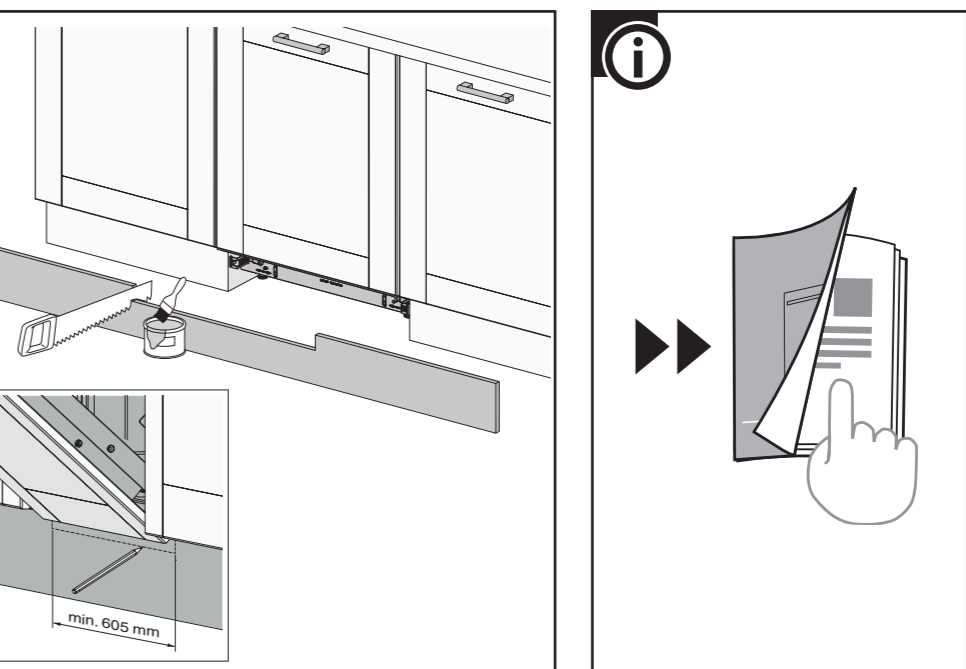

X mm

A

X mm

We reserve the right to make changes.