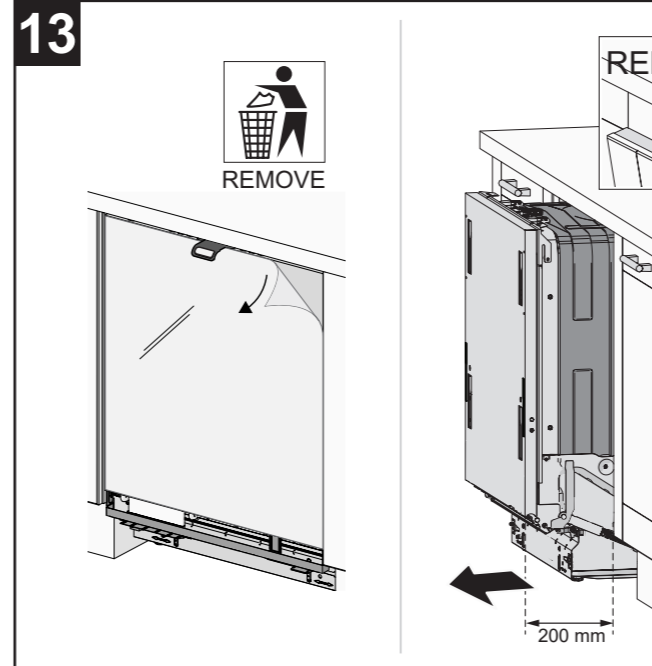

X mm

A

X mm

We reserve the right to make changes.