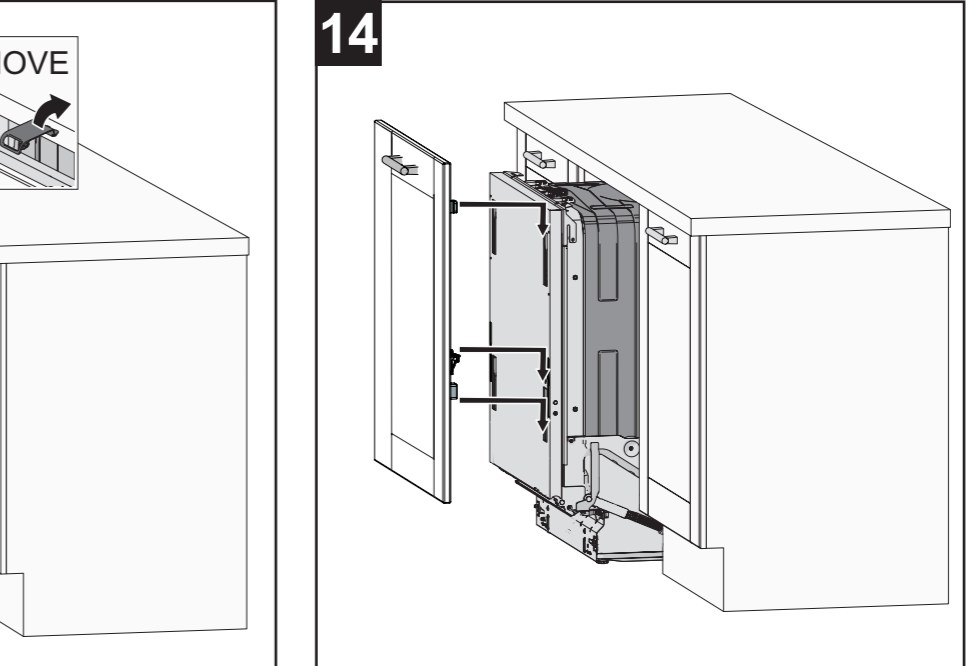

X mm

A

X mm

We reserve the right to make changes.