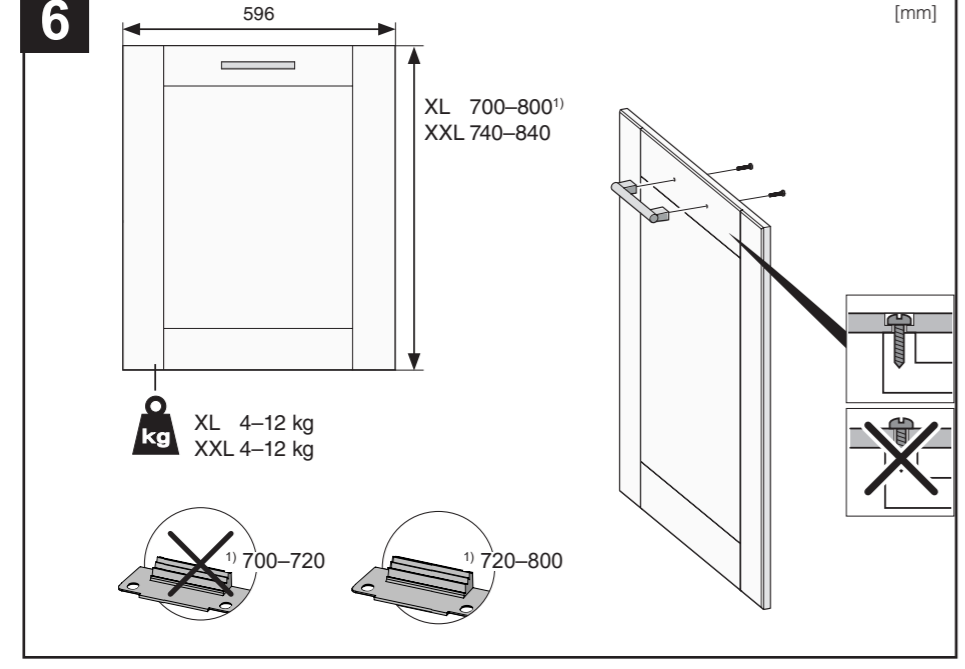

X mm

A

X mm

We reserve the right to make changes.