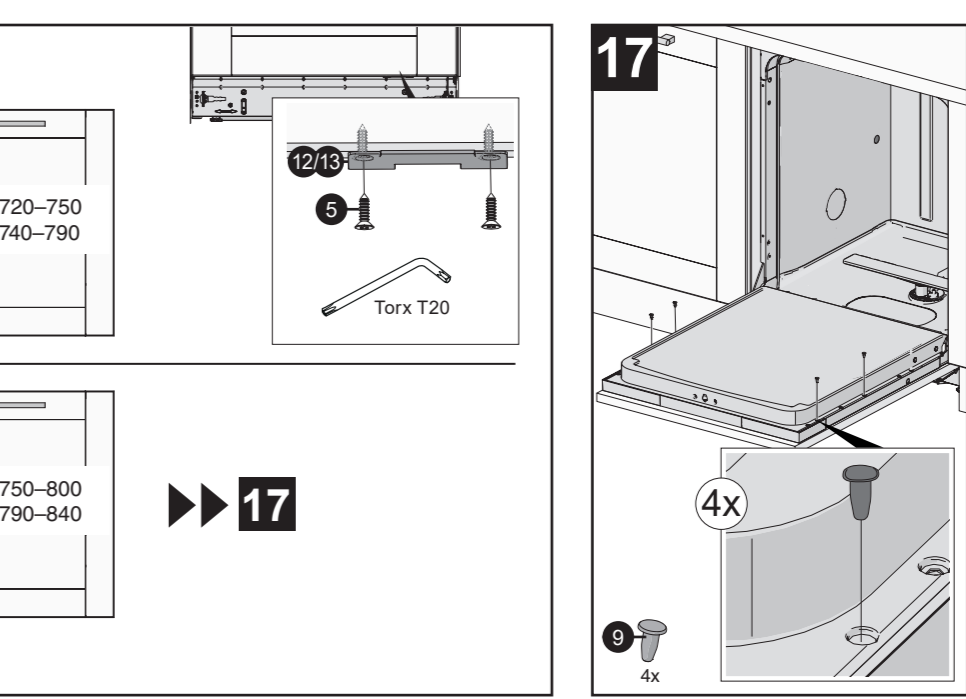

X mm

A

X mm

We reserve the right to make changes.