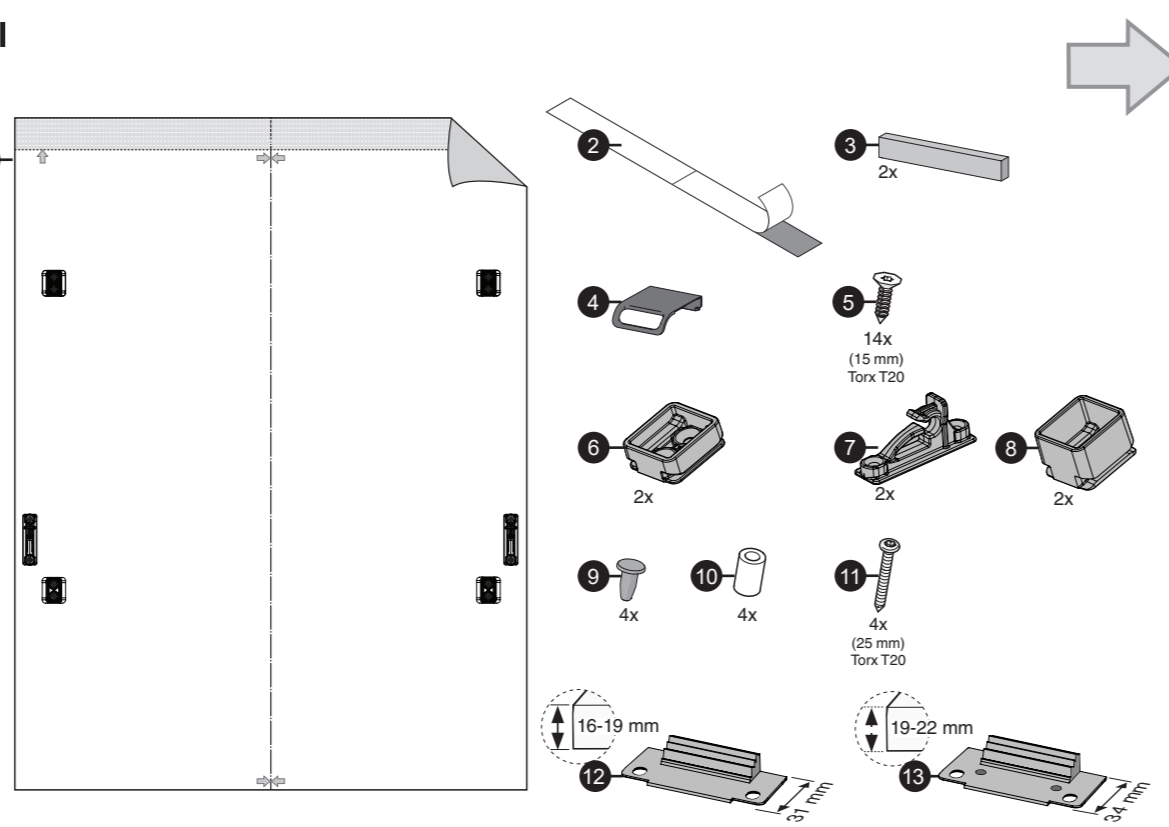

X mm

A

X mm

We reserve the right to make changes.