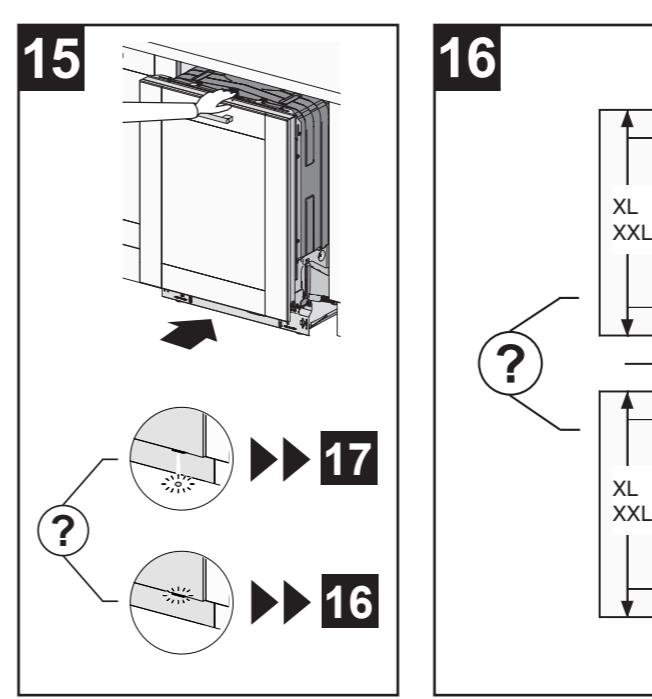

X mm

A

X mm

We reserve the right to make changes.