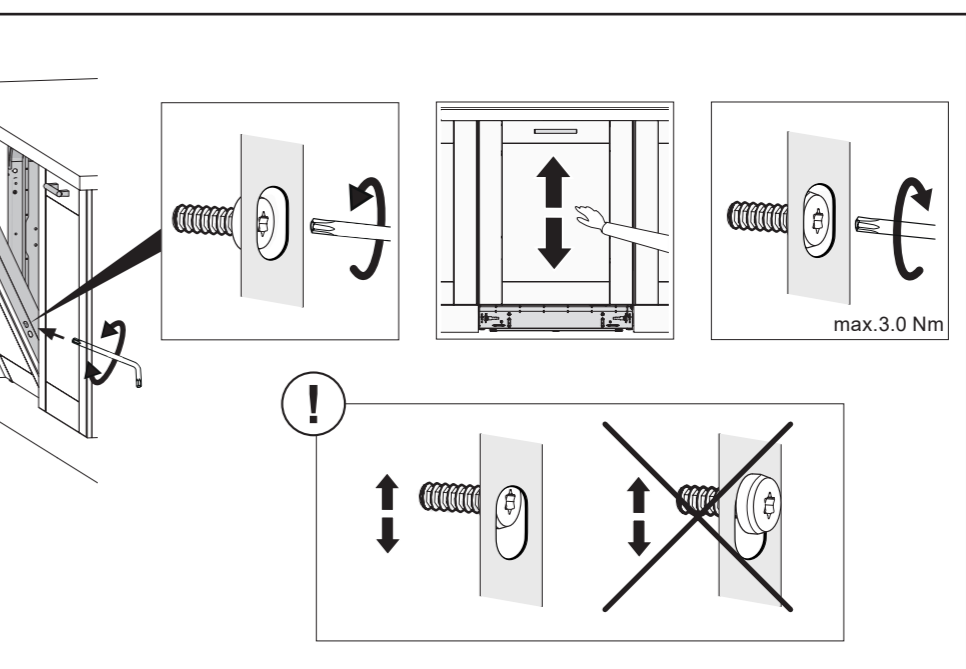

X mm

A

X mm

We reserve the right to make changes.