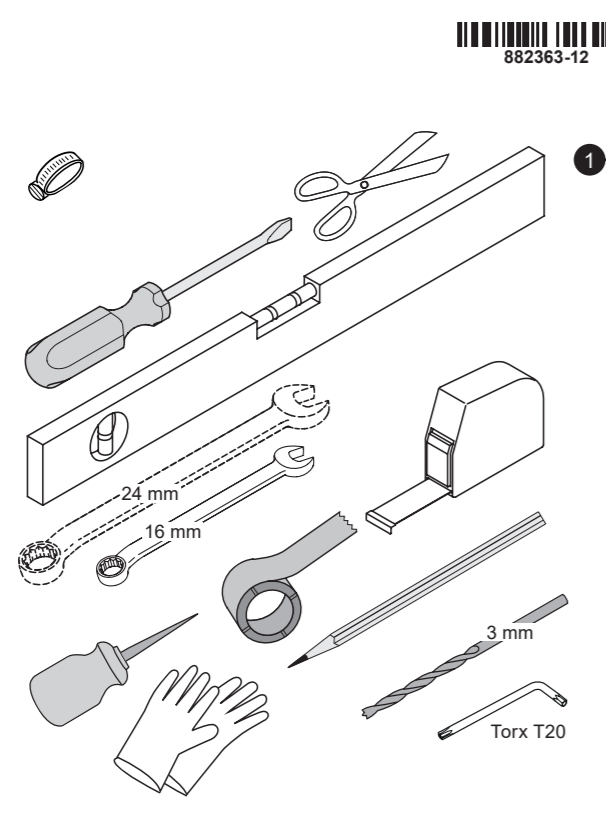

X mm

A

X mm

We reserve the right to make changes.