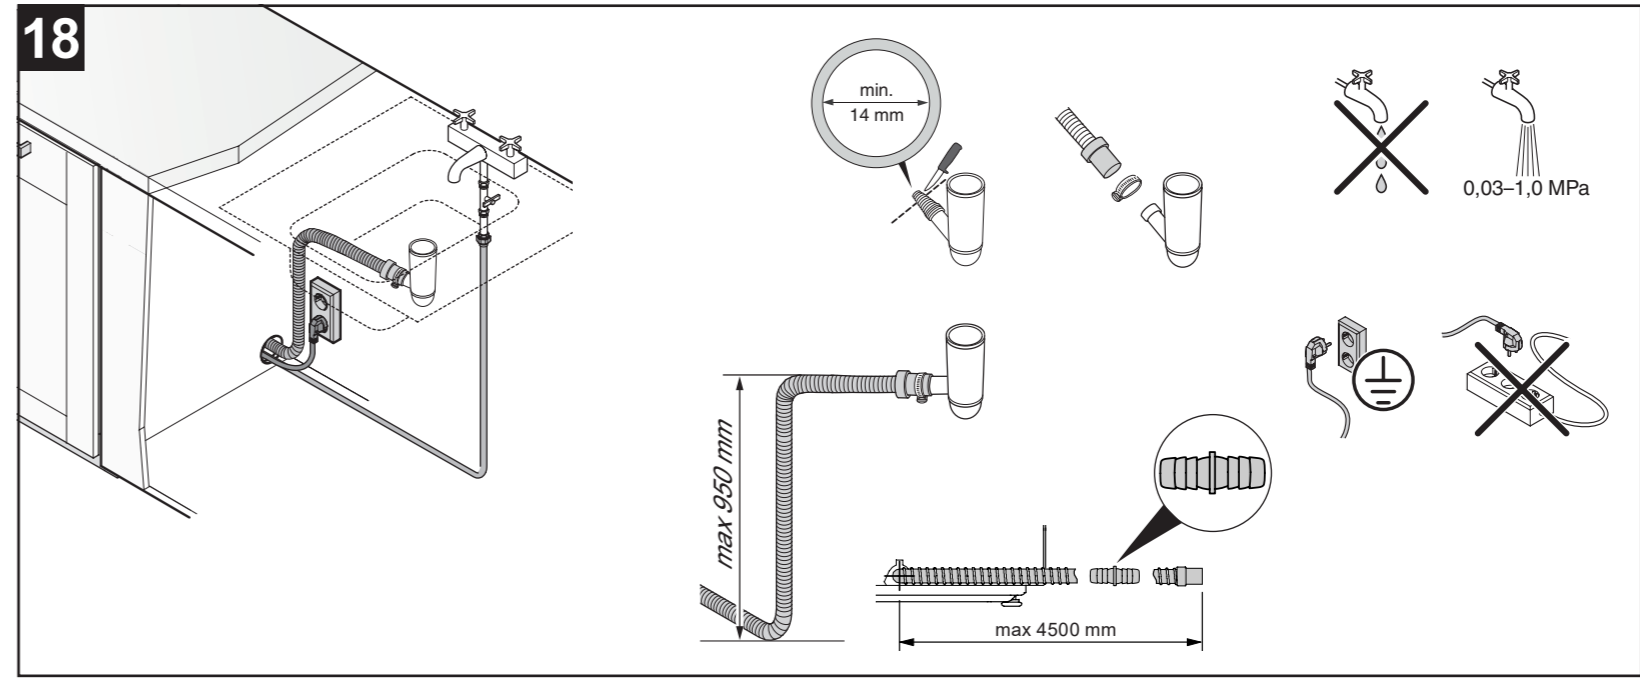

X mm

A

X mm

We reserve the right to make changes.