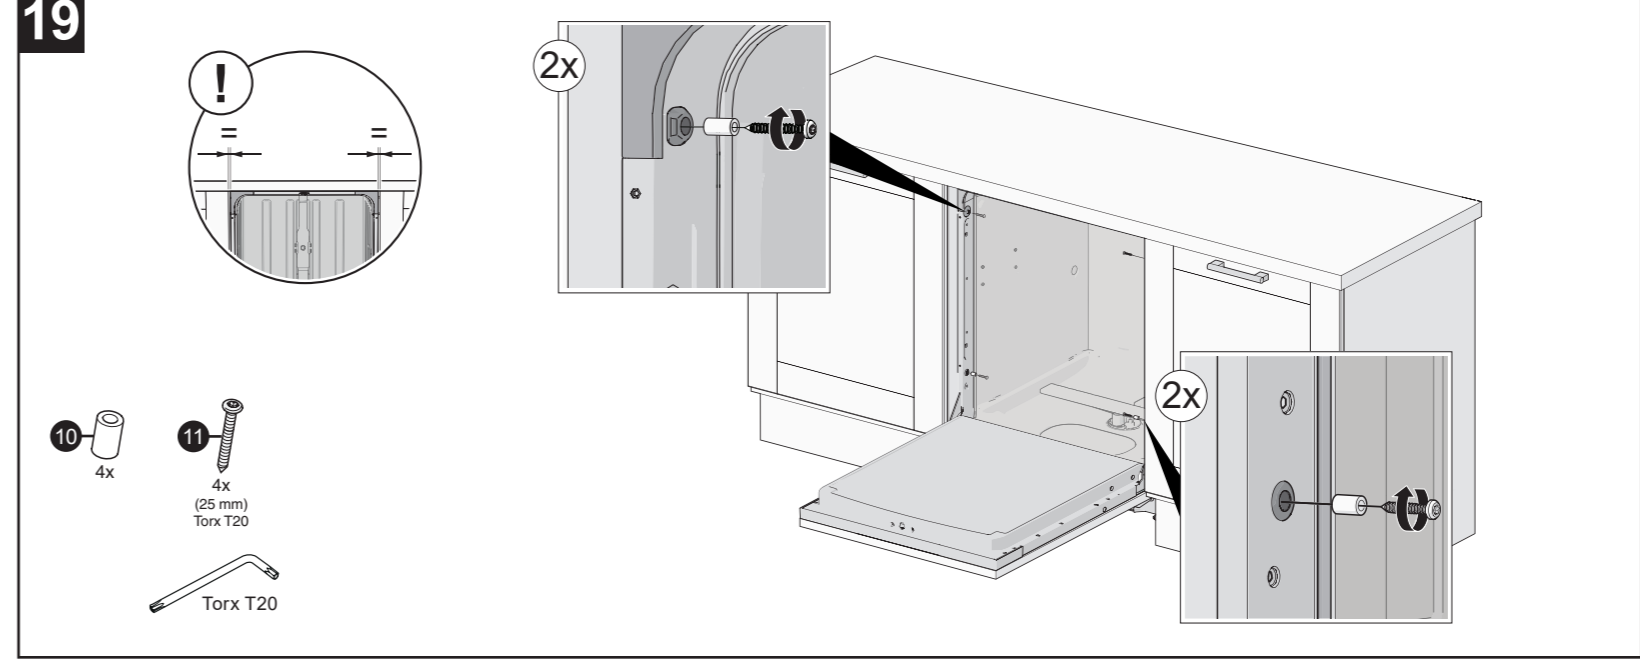

X mm

A

X mm

We reserve the right to make changes.