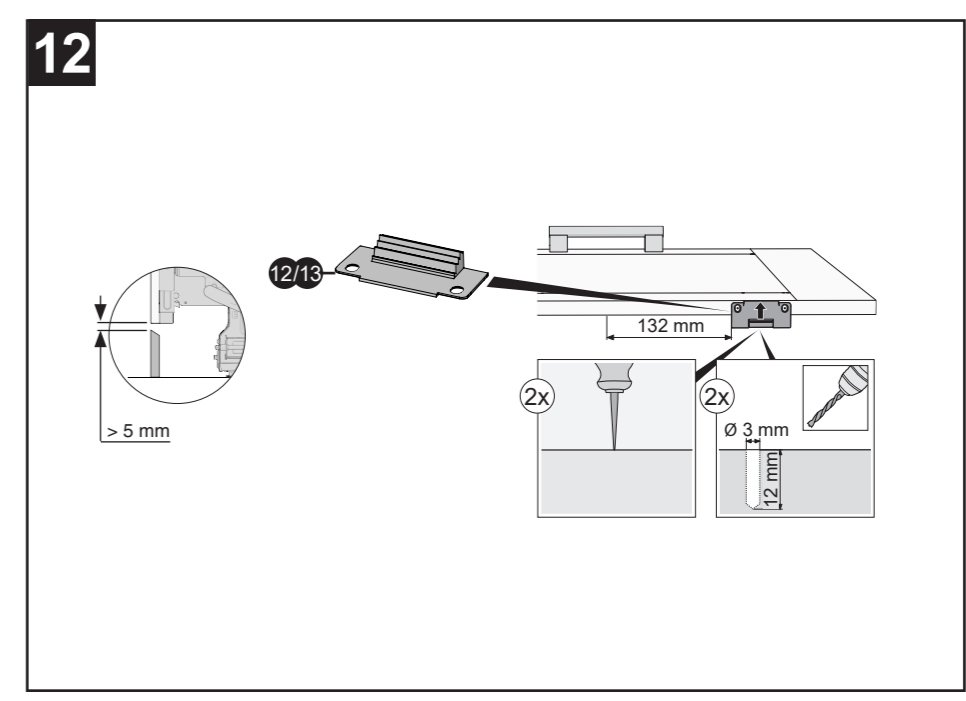

X mm

A

X mm

We reserve the right to make changes.