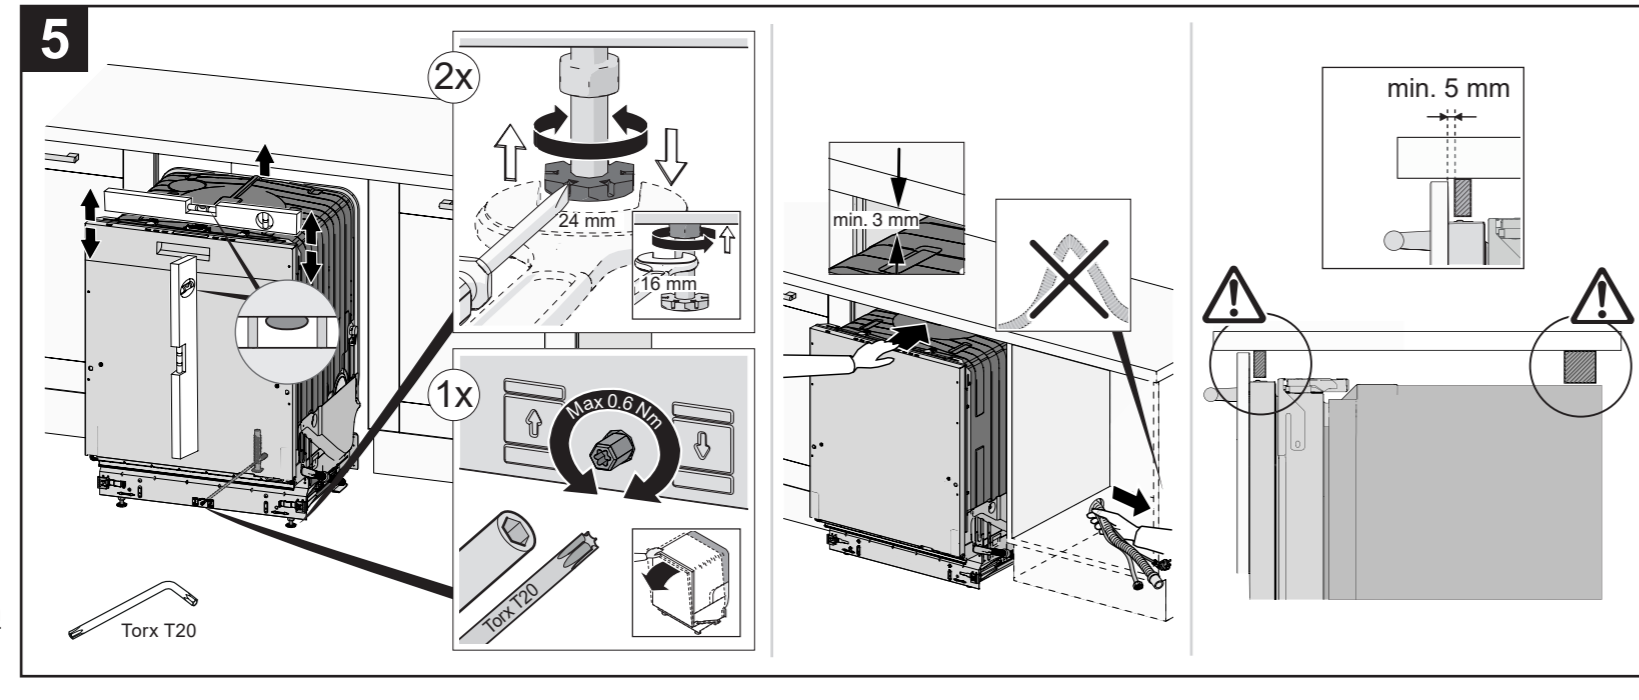

X mm

A

X mm

We reserve the right to make changes.