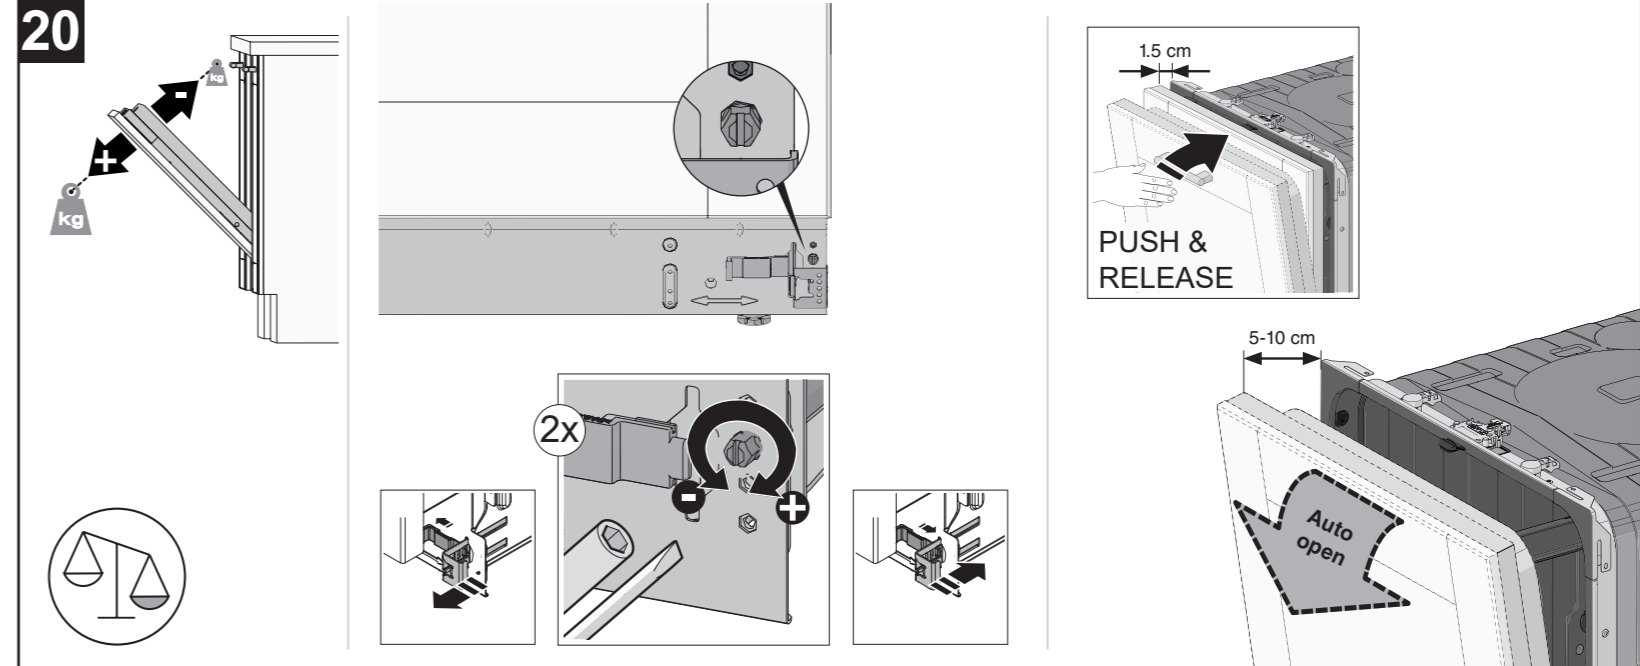

X mm

A

X mm

We reserve the right to make changes.