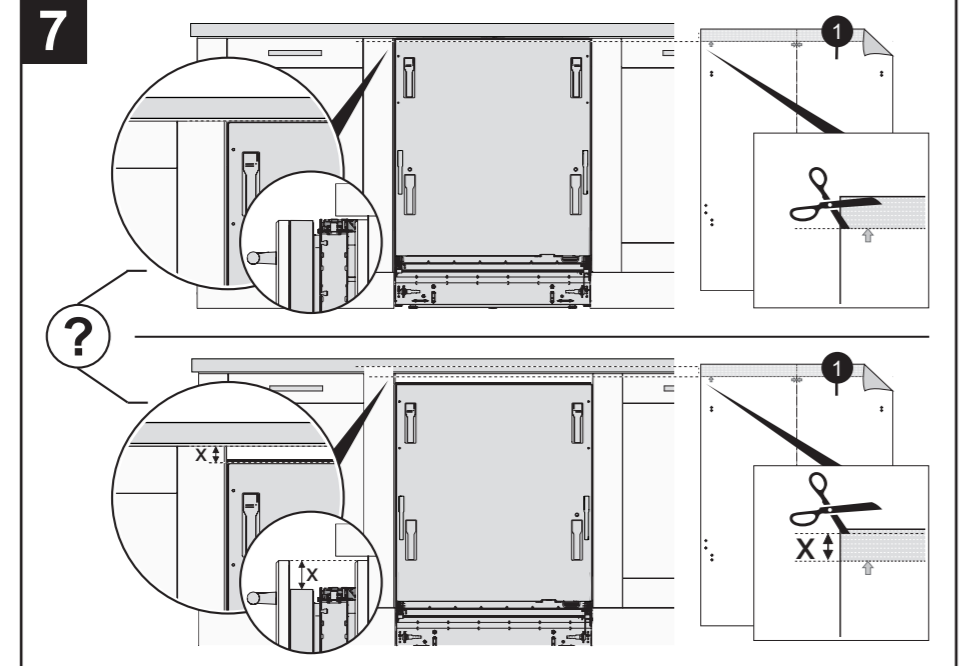

X mm

A

X mm

We reserve the right to make changes.